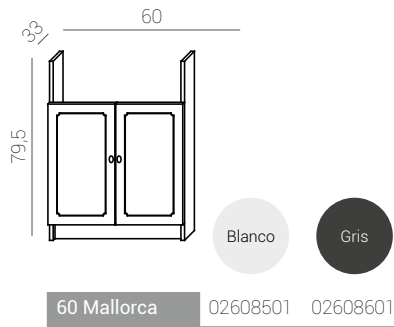

60 Mallorca

Mallorca L60 cm

serie Mallorca

kit

MUEBLE/CABINET/MEUBLE

ESPEJOS/MIRRORS/MIROIRS

Espejo/mirror/ miroir Mallorca

Iluminación LED/ LED lighting/
éclairage LED