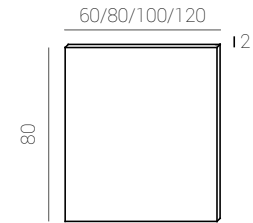

espejo 60	01049201
espejo 80	01045501
espejo 100	02535301
espejo 120	01049301