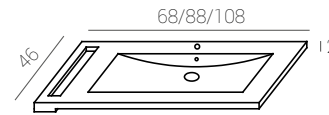

Con toallero/with towel rack/avec porte-serviette

encimera 68	01033901	01034401
encimera 88	01034101	01034601
encimera 108	01034201	01034701
encimera 128	01035401	01035501

izquierda/ derecha/
left/ gauche right/droite