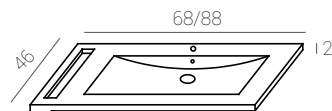

Con toallero/with towel rack/avec porte-serviette

encimera 68	01033901	01034401
encimera 88	01034101	01034601

izquierda/ derecha/
left/ gauche right/droite