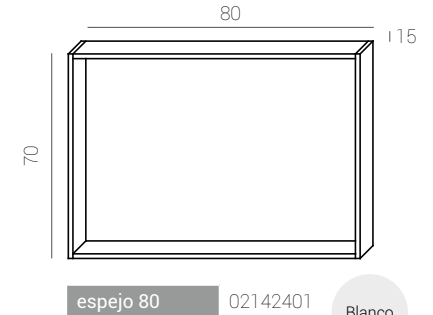

Blanco

Iluminación LED/ LED lighting/
éclairage LED