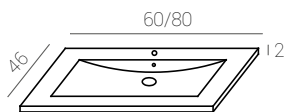

Cristal/glass/verre

encimera 60	01019201	01019601	01019501	01019901	01019401	01030701	01029401	01006505
encimera 80	01008203	01028601	01028501	01028301	01028401	01028201	01028901	01008202