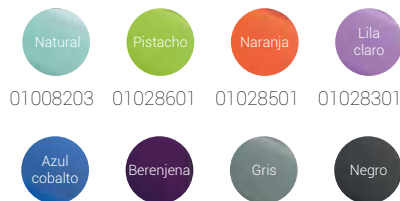

encimera 80 01028401 01028201 01028901 01008202

01008203 01028601 01028501 01028301

encimera 80 01028401 01028201 01028901 01008202

01008203 01028601 01028501 01028301

Con toallero/with towel rack/avec porte-serviette