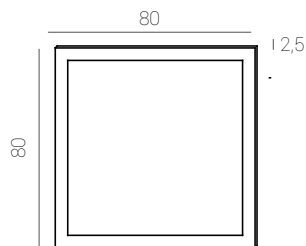

ESPEJOS/MIRRORS/MIROIRS

Espejos/mirrors/ miroirs Aloe

espejo 80 09812501