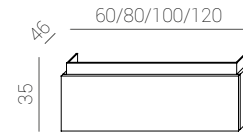

serie Ana

MUEBLES/CABINETS/MEUBLES