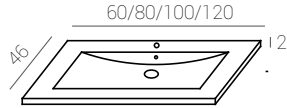

ENCIMERAS/BASINS/PLANS VASQUE

Cerámica/ceramic/céramique

encimera 60	01006102
encimera 80	01008102
encimera 100	01010101