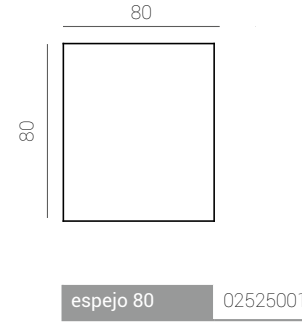

ESPEJOS/MIRRORS/MIROIRS

Sin trasera/without
backboard/sans panneau