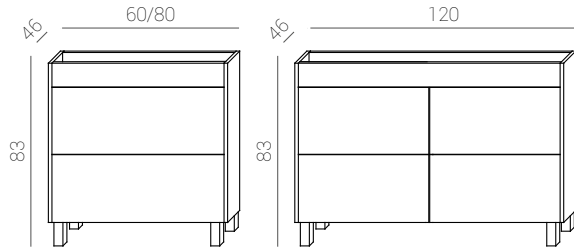

serie Push

MUEBLES/CABINETS/MEUBLES

60 Push	02543301	02116601	02116701
80 Push	02543801	02104001	02104101
120 Push	02543901	02116801	02116901

ESPEJOS/MIRRORS/MIROIRS

Espejo/mirror/ miroir Push