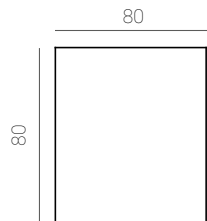

ESPEJOS/MIRRORS/MIROIRS

Sin trasera/without backboard/sans panneau

espejo 80 02525001