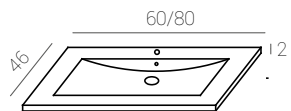

ENCIMERAS/BASINS/PLANS VASQUE

Cerámica/ceramic/céramique

encimera 60	01006102
encimera 80	01008102