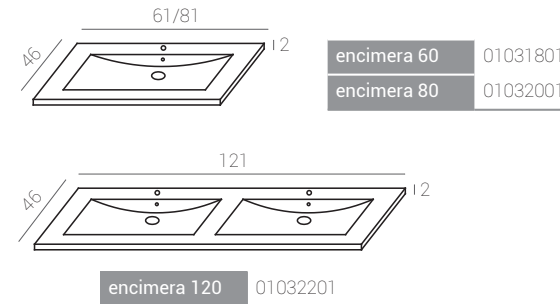

Solid surface/solid surface/solid surface